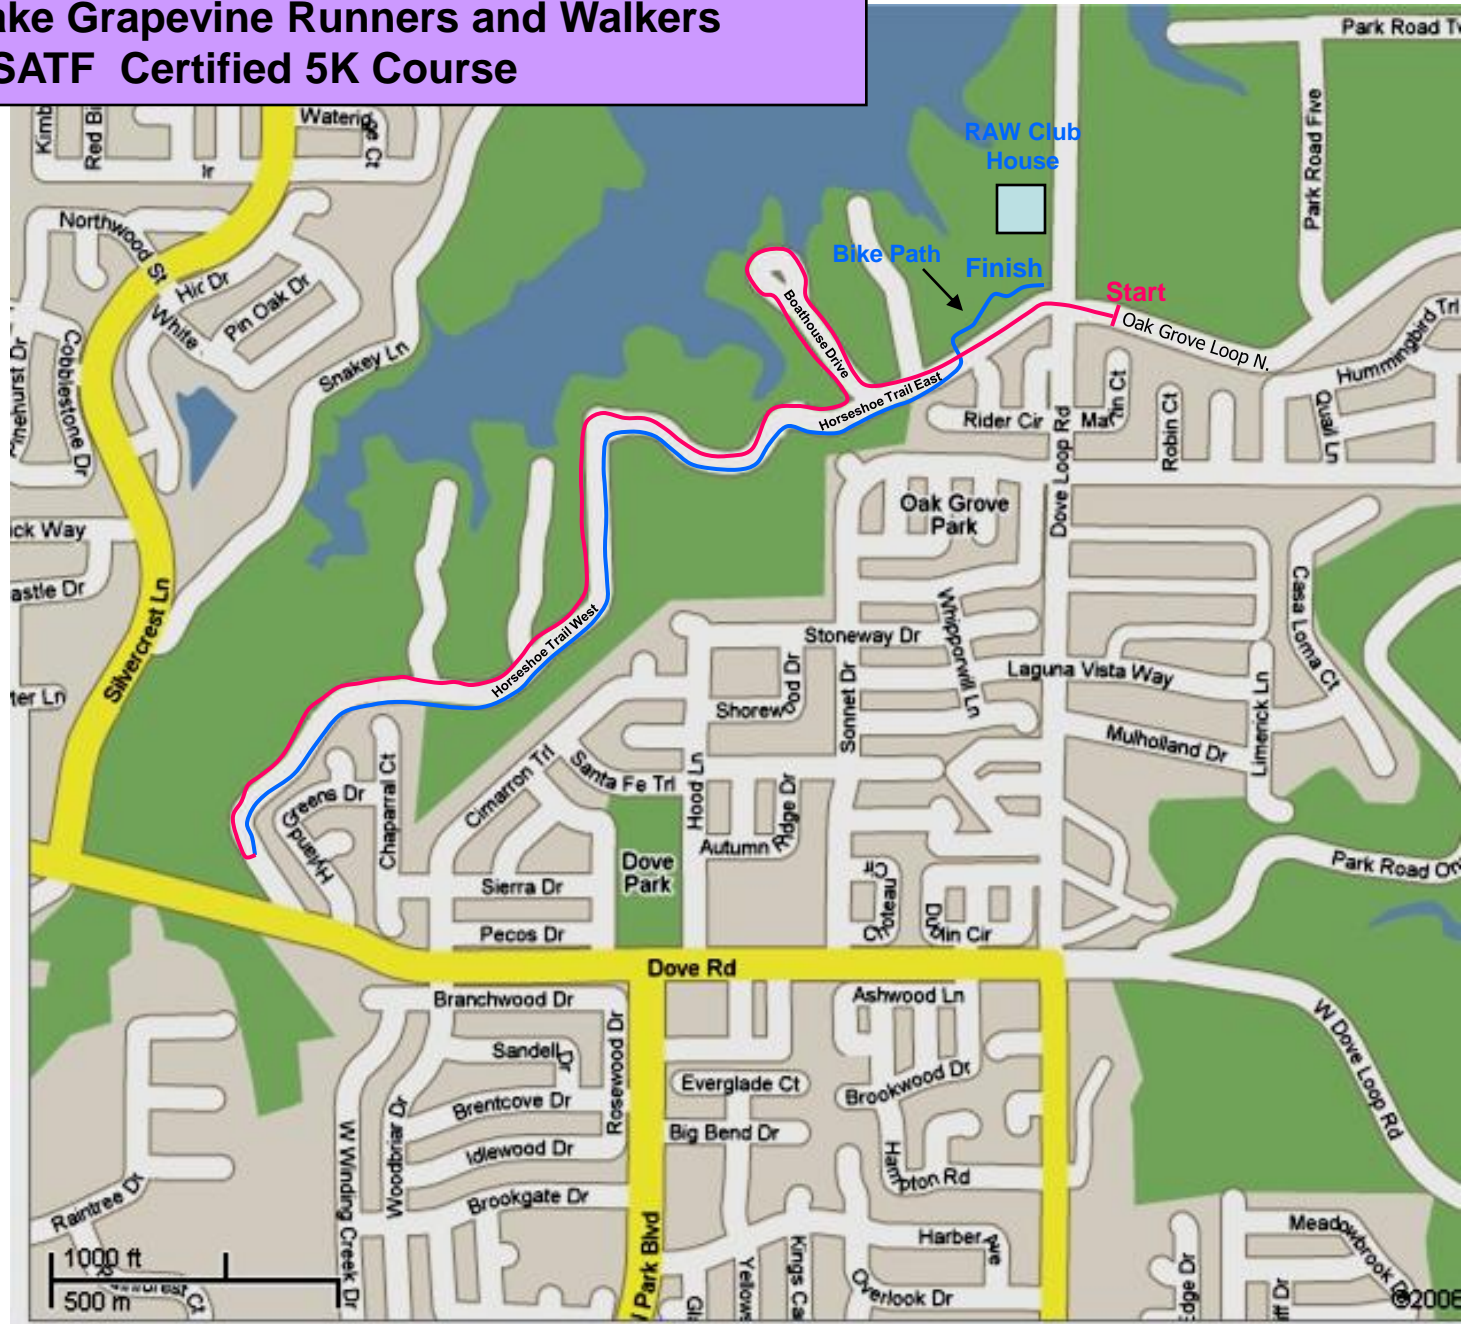

Lake Grapevine Runners and Walkers USATF Certified 5K Course

- Outbound Course
- Return Course